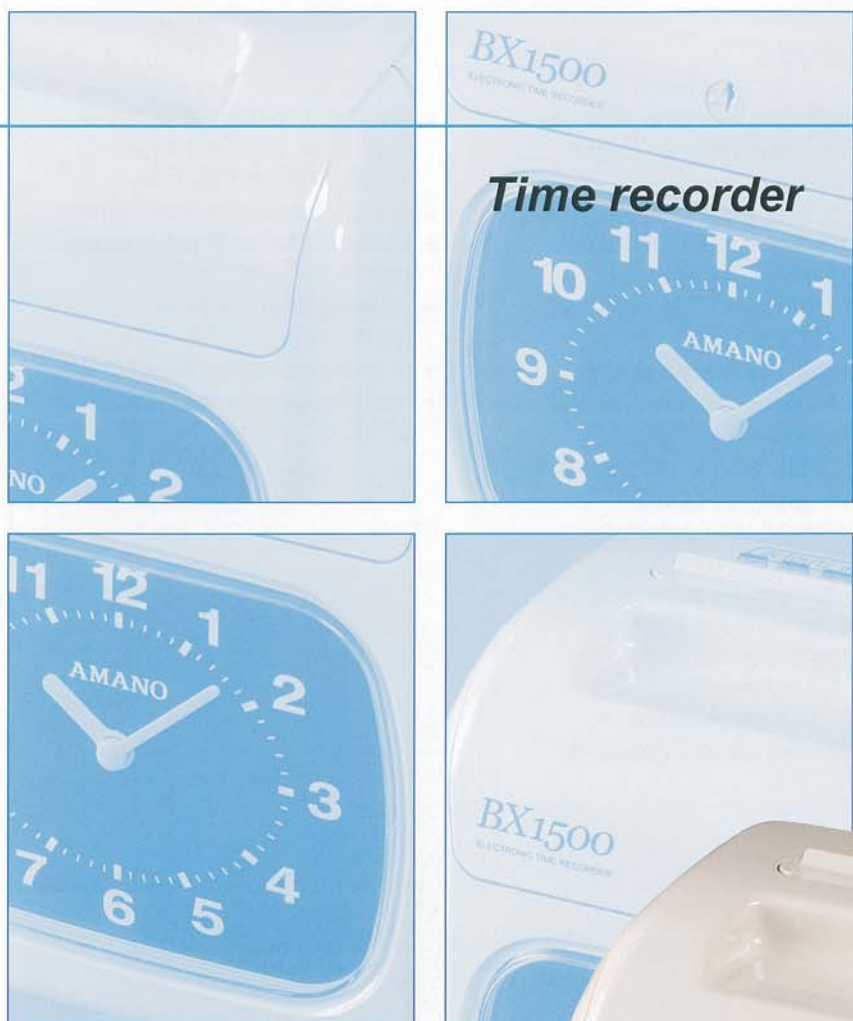

AMANO®

BX 1500 BX 1500 BX 1500

BX 1500 – Time Recorder

*Fully electronic time recorder,
lockable, strong synthetic
covering, easy to use and
program, compact construction*