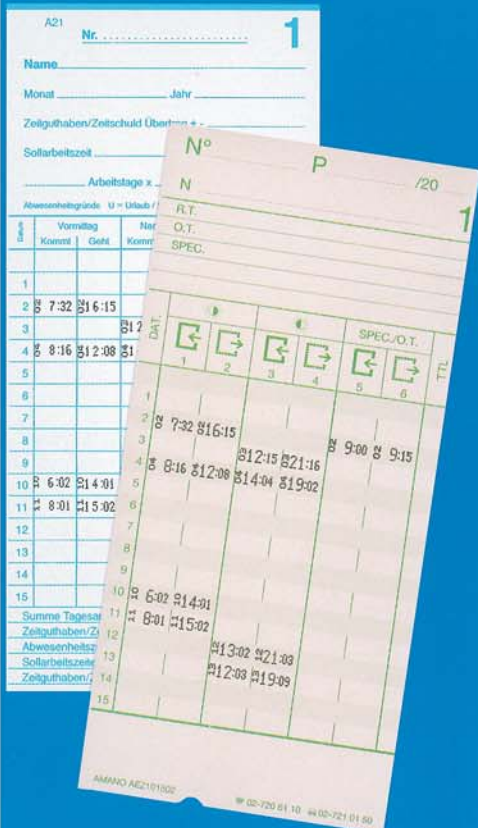

AMANO®

AMANO Electronics Europe n.v./s.a.

Westerring 2 – 3600 Genk (Belgium)
Tel.: +32 / 89 / 32 39 20
Fax: +32 / 89 / 30 69 47
info@amano.be - www.amano.be